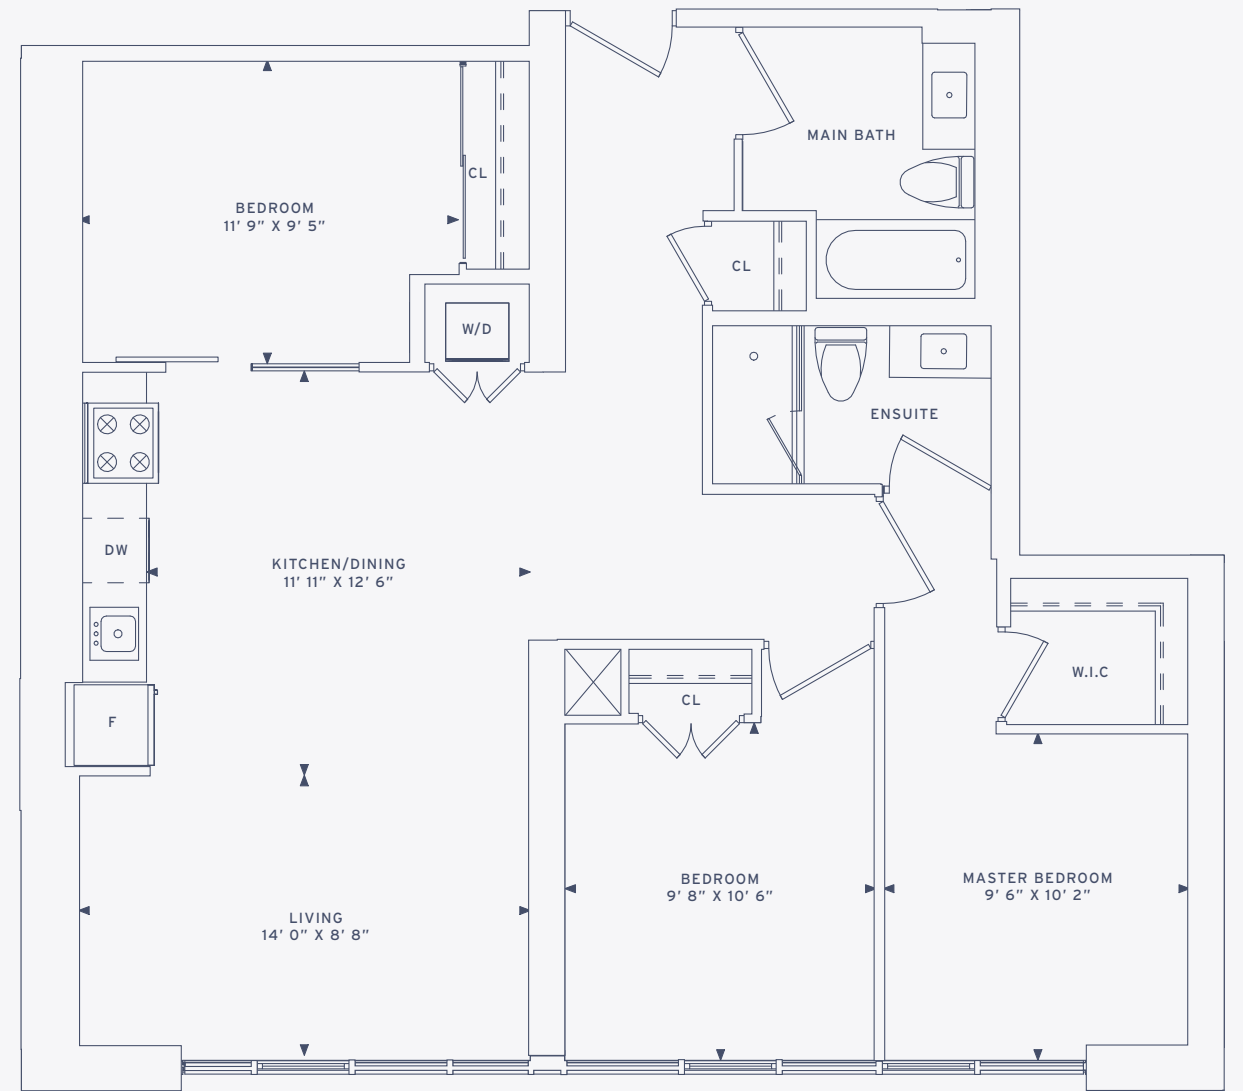

FLOORS 12 - 41

_09

3 BEDROOM
1095 SF