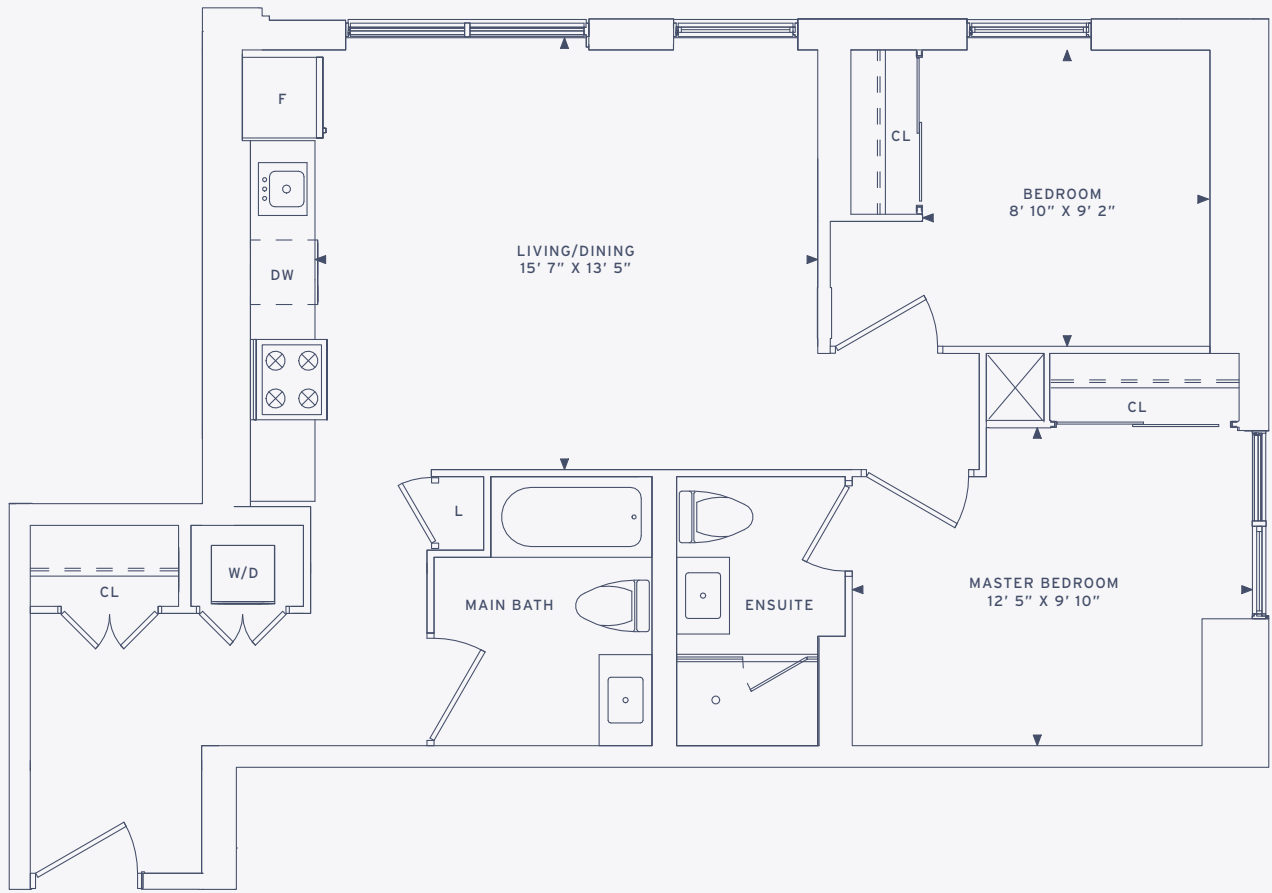

_03

2 BEDROOM
818 SF