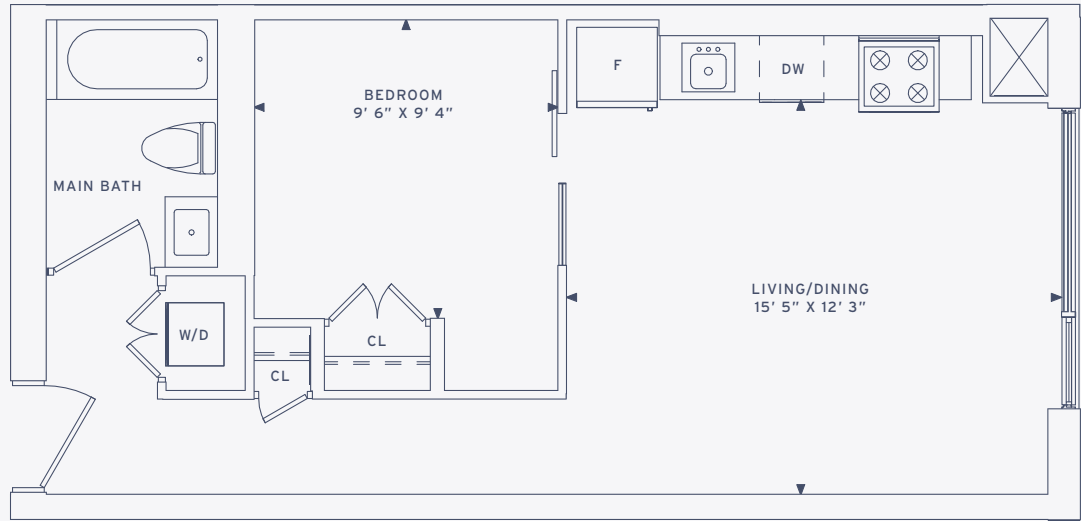

_04/07

1 BEDROOM
521 SF