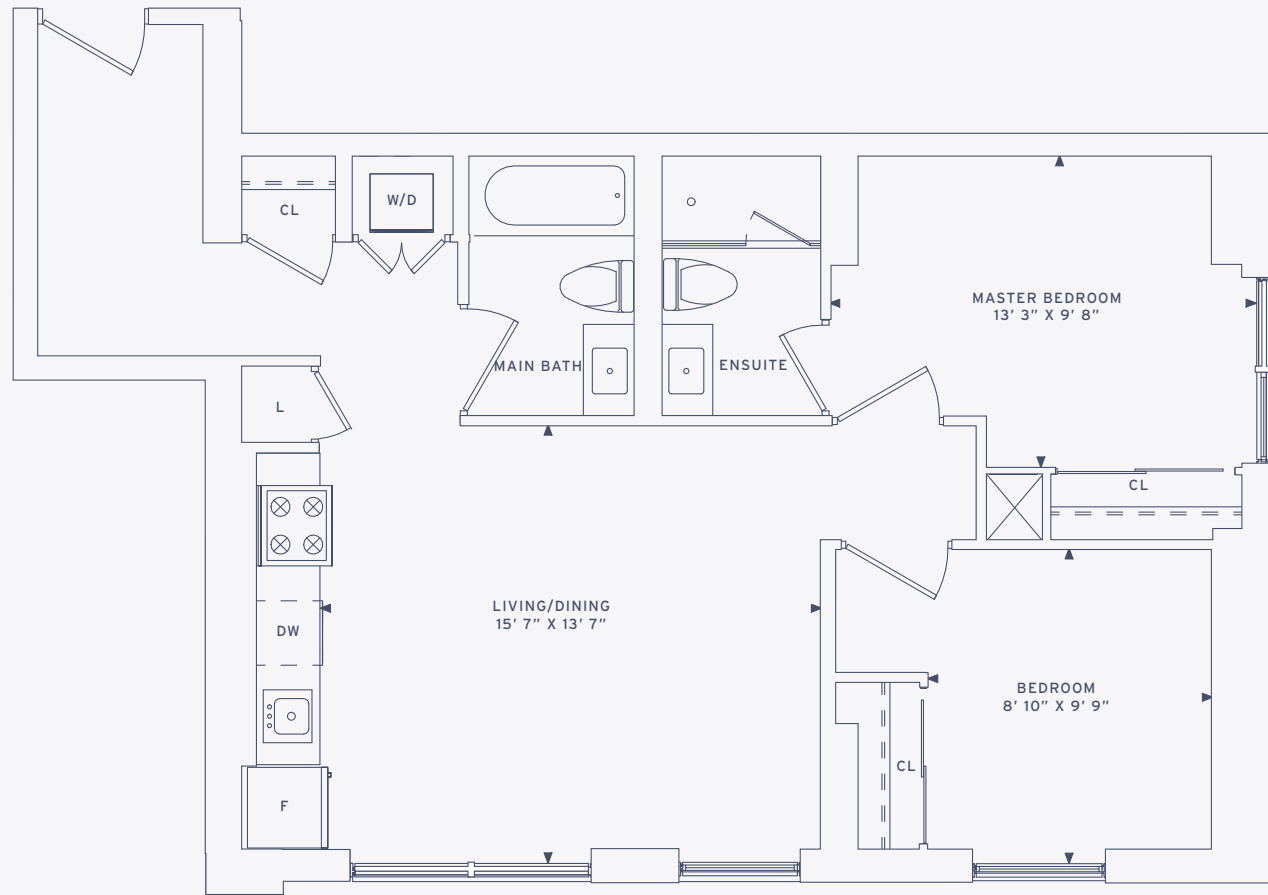

_08

2 BEDROOM
818 SF