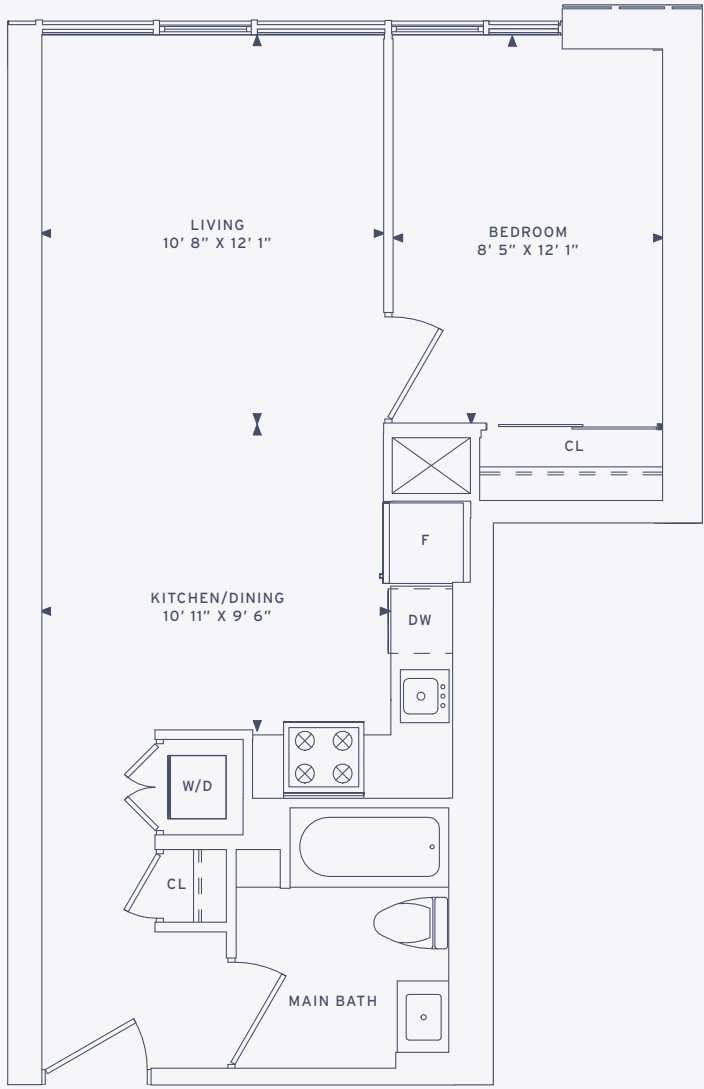

_02

1 BEDROOM
569 SF