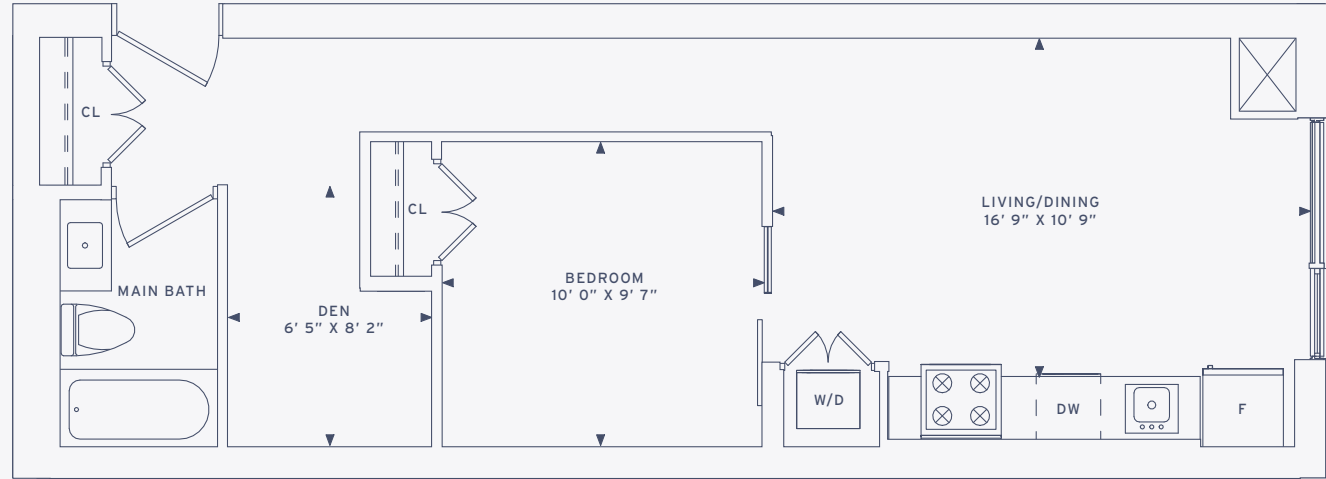

_05/06

1 BEDROOM + DEN
583 SF