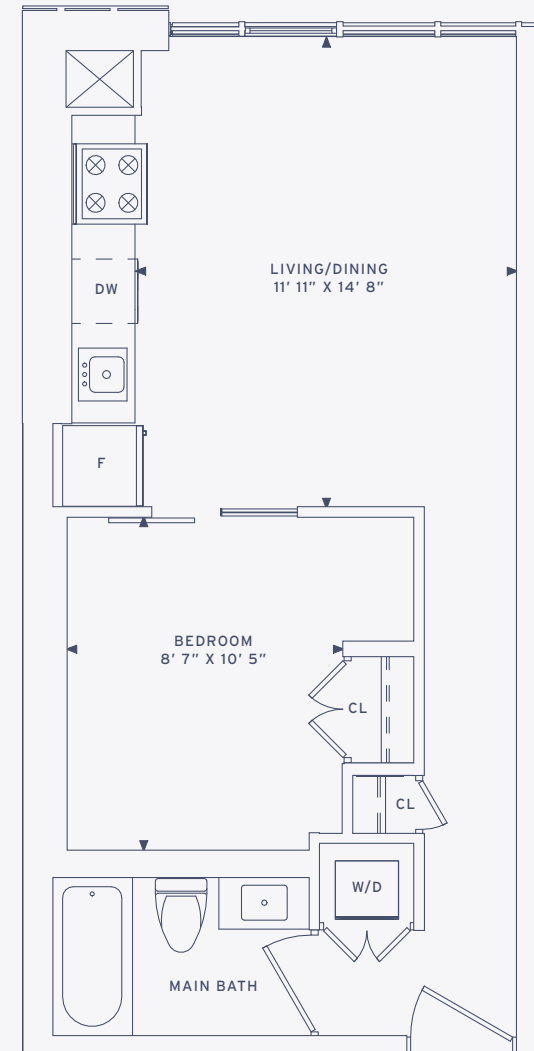

\_01

1 BEDROOM  
523 SF

Actual usable floor space varies from stated floor area. All furniture is for illustrative purpose only. All dimensions are approximate. Sizes and specifications are subject to change without notice. E. & O. E.

RESIDENCE 01\_523 SF

\_02

1 BEDROOM  
569 SF

\_03

2 BEDROOM  
818 SF

FLOORS 12 - 41

FLOORS 12 - 41

Actual usable floor space varies from stated floor area. All furniture is for illustrative purpose only. All dimensions are approximate. Sizes and specifications are subject to change without notice. E. & O. E.

RESIDENCE 02 \_569 SF

RESIDENCE 03 \_818 SF

\_04/07

1 BEDROOM  
521 SF

\_05/06

1 BEDROOM + DEN  
583 SF

Actual usable floor space varies from stated floor area. All furniture is for illustrative purpose only. All dimensions are approximate. Sizes and specifications are subject to change without notice. E. & O. E.

FLOORS 12 - 41

Actual usable floor space varies from stated floor area. All furniture is for illustrative purpose only. All dimensions are approximate. Sizes and specifications are subject to change without notice. E. & O. E.